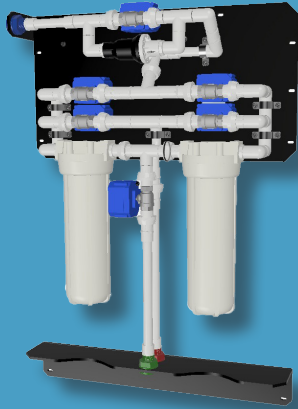

VF600 Facility Filter

WATER FILTRATION

The VF600 is a water filtration system for larger scale applications. It has been implemented across the world in businesses, schools, clinics, and community centers. It can provide more than 50,000 liters (13,208 gallons) of safe drinking water per day. The VF600 has virtually no maintenance due to the automated backflushing function which ensures longevity and saves time.

KEY FEATURES

- 💧 **Highly Effective** — 0.1 micron absolute filters protect against bacteria, protozoa, and cysts
- 💧 **Simple to Use** — Fresh water at the turn of a valve, unit automatically cleans itself
- 💧 **Fast Flow** — Can supply more than 50,000 liters (1,320 gallons) of water per day
- 💧 **Long Lasting** — Filter cartridges are rated to last for 7-10 years with proper maintenance
- 💧 **Unique Design** — Cartridges can be backflushed without being removed
- 💧 **Seamless Installation** — Incorporates directly into water delivery systems already in use
- 💧 **No Maintenance** — Set and forget system: backflushing to clean is completed automatically
- 💧 **Versatile Application** — Attaches to water tanks, cisterns, or municipal sources