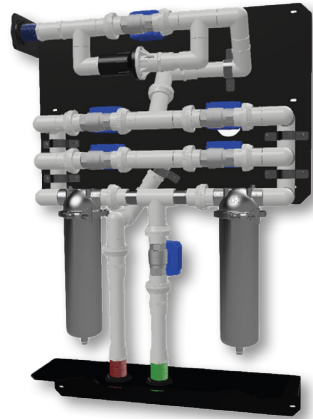

BENEFITS

- 💧 **Hassle Free** — No need to remove components or constantly replace parts. Backflushing is done automatically for you, utilizing filtered water to quickly clean your full filter system.
- 💧 **Durable and Dependable** — The VF600 system is designed to be in use for many years. The only part that needs to be replaced after years of use is the filter cartridge and this is easily done by simply unscrewing and replacing it.

EXPANDING THE SERIES

Business Connect with the help of its partners can customize the size of the system to meet your community's needs.