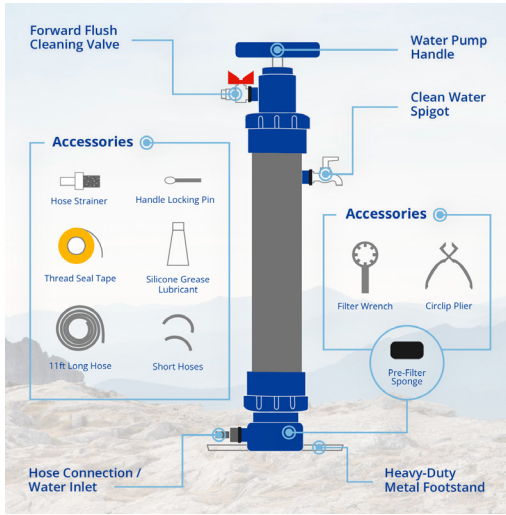

ROAMFILTER Plus 2

WATER FILTRATION

The Wateroam ROAMfilter Plus 2 is a portable water filtration system deployed at the water source. Slim and efficient, the Plus will provide water for large groups of people, making it perfect for repositioning in emergency or for rural development.

KEY FEATURES

- 💧 **Highly Effective** — 0.02 ultrafiltration membrane removes viruses, bacteria, and protozoa
- 💧 **Globally Certified** — Independently certified by the WHO and implemented by the Red Cross
- 💧 **Simple to Use** — Rest inlet hose into a water source and hand pump fresh water into a container
- 💧 **Fast Flow** — Better weight-to-flow rate than competition at up to 200 L/hr
- 💧 **Long Lasting** — Filters for a total life of up to one million liters
- 💧 **Durable** — Body made from strong thermoplastic PVC
- 💧 **Easy Maintenance** — Simple step-by-step forward flush cleaning feature ensures sustained filter use
- 💧 **Versatile Application** — Filter can be installed inline or hand pumped for immediate use

BENEFITS

- 💧 **Filter Direct from the Source** — Bring the ROAMfilter Plus to any fresh water source and let it filter out harmful contaminants. Trust it to filter even turbid or standing water.
- 💧 **No Power Needed** — The ROAMfilter Plus has a unique hand pump design, removing the need for electricity. In an emergency, it can bring water to small communities in areas without power.