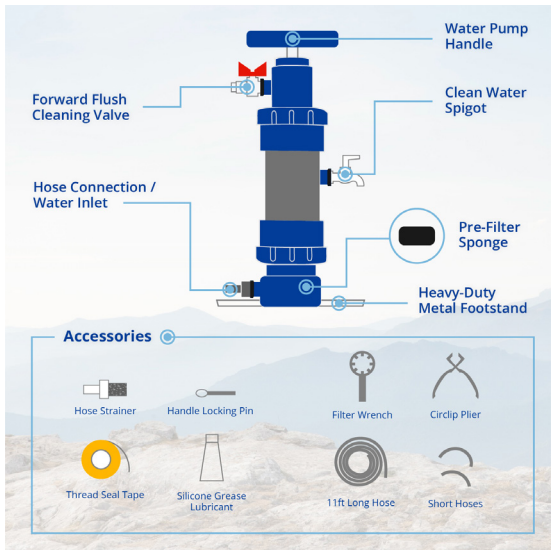

ROAMFILTER

Mini 2

WATER FILTRATION

The Wateroam ROAMfilter Mini is a compact water filtration device deployed at the water source. Lightweight and portable, the Mini is suited for use at the campsite or used in-line for the whole family at home.

KEY FEATURES

- 💧 **Highly Effective** — 0.02 ultrafiltration membrane removes viruses, bacteria, and protozoa
- 💧 **Globally Certified** — Independently certified by the WHO and implemented by the Red Cross
- 💧 **Simple to Use** — Rest inlet hose into a water source and hand pump fresh water into a container
- 💧 **Long Lasting** — Filters for a lifespan of up to 500,000 liters
- 💧 **Lightweight** — Whole system weighs under 7 lbs
- 💧 **Durable** — Body made from strong thermoplastic PVC
- 💧 **Easy Maintenance** — Simple step-by-step forward flush cleaning feature ensures sustained filter use
- 💧 **Versatile Application** — Filter can be installed inline or hand pumped for immediate use

BENEFITS

- 💧 **Filter Direct from the Source** — Bring the ROAMfilter Plus to any fresh water source and let it filter out harmful contaminants. Trust it to filter even turbid or standing water.
- 💧 **No Power Needed** — The ROAMfilter Plus has a unique hand pump design, removing the need for electricity. In an emergency, it can bring water to small communities in areas without power.