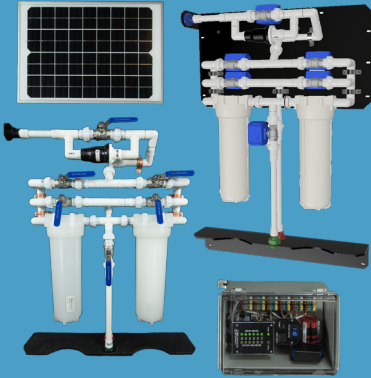

theBB500 & theBB600 Facility Filters

WATER FILTRATION

theBB500 and theBB600 are water filtration systems for large scale applications. They have been implemented across the world in businesses, schools, clinics, and community centers. They can provide more than 50,000 L of safe drinking water per day. theBB500 is easy to maintain by manually backflushing its filters, ensuring the system's longevity, while theBB600 is automatic.

KEY FEATURES

- 💧 **Highly Effective** — 0.1 micron absolute filters protect against bacteria, parasites and protozoan cysts
- 💧 **Simple to Use** — Supplies water at the turn of a valve
- 💧 **Fast Flow** — Can supply more than 50,000 L of water per day
- 💧 **Long Lasting** — Filter cartridges are rated to last for 7-10 years with proper maintenance
- 💧 **Unique Design** — Cartridges can be backflushed without being removed
- 💧 **Seamless Installation** — Incorporates directly into water delivery systems already in use
- 💧 **Easy Maintenance** — Backflushing to clean is as simple as opening a few valves
- 💧 **Versatile Application** — Attaches to water tanks, cisterns, or municipal sources